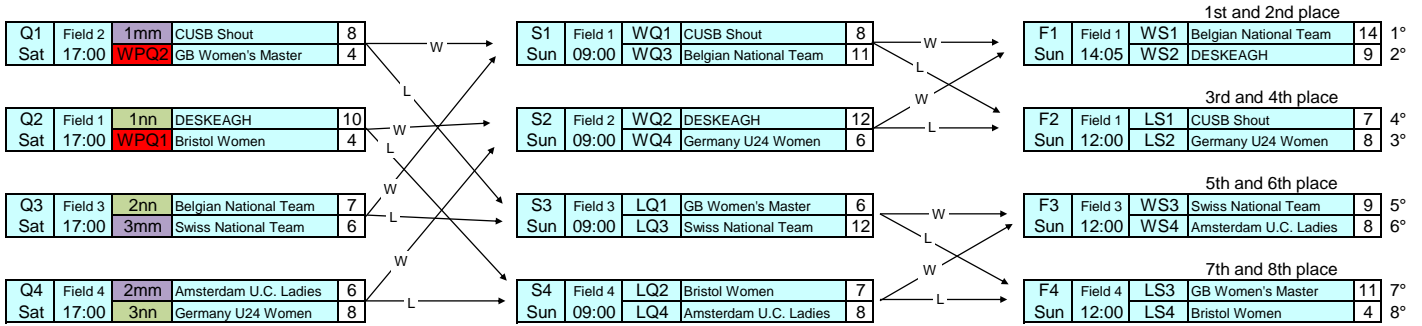

Day	Time	Field	T1 - T2	Team 1 - Team 2	Result
Fri	18:30	3	pp1 - pp3	GB Women's Master - Mainzelmaedchen	11 - 8
Fri	18:30	4	pp2 - pp4	jinx - German Masters	11 - 8
Sat	10:00	11	pp1 - pp4	GB Women's Master - German Masters	8 - 7
Sat	10:00	12	pp2 - pp3	jinx - Mainzelmaedchen	9 - 5
Sat	13:00	7	pp1 - pp2	GB Women's Master - jinx	12 - 5
Sat	13:00	8	pp3 - pp4	Mainzelmaedchen - German Masters	4 - 6

Ladies division | Pre-quarters

Pre-Quarter 1				
Day	Time	Field	T1 - T2	Result
Sat	15:00	1	4mm - 1oo	France Women - Bristol Women 3 - 5

Pre-Quarter 2				
Day	Time	Field	T1 - T2	Result
Sat	15:00	2	4nn - 1pp	Dutch National Team - GB Women's Master 0 - 1

Ladies division | Quarters, Semis and Finals

TT19

Places 1 - 8

Places 9 - 16