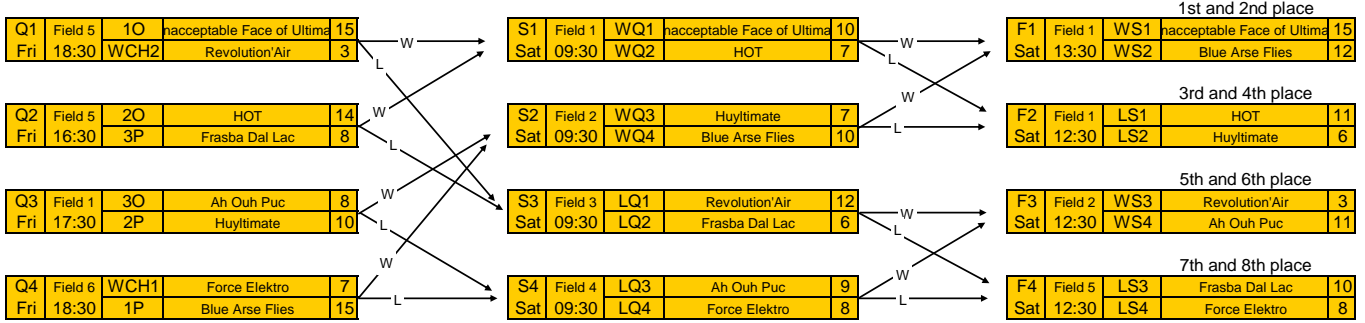

Open division 2 : Quarters, Semis and Finals

Places 1 - 8